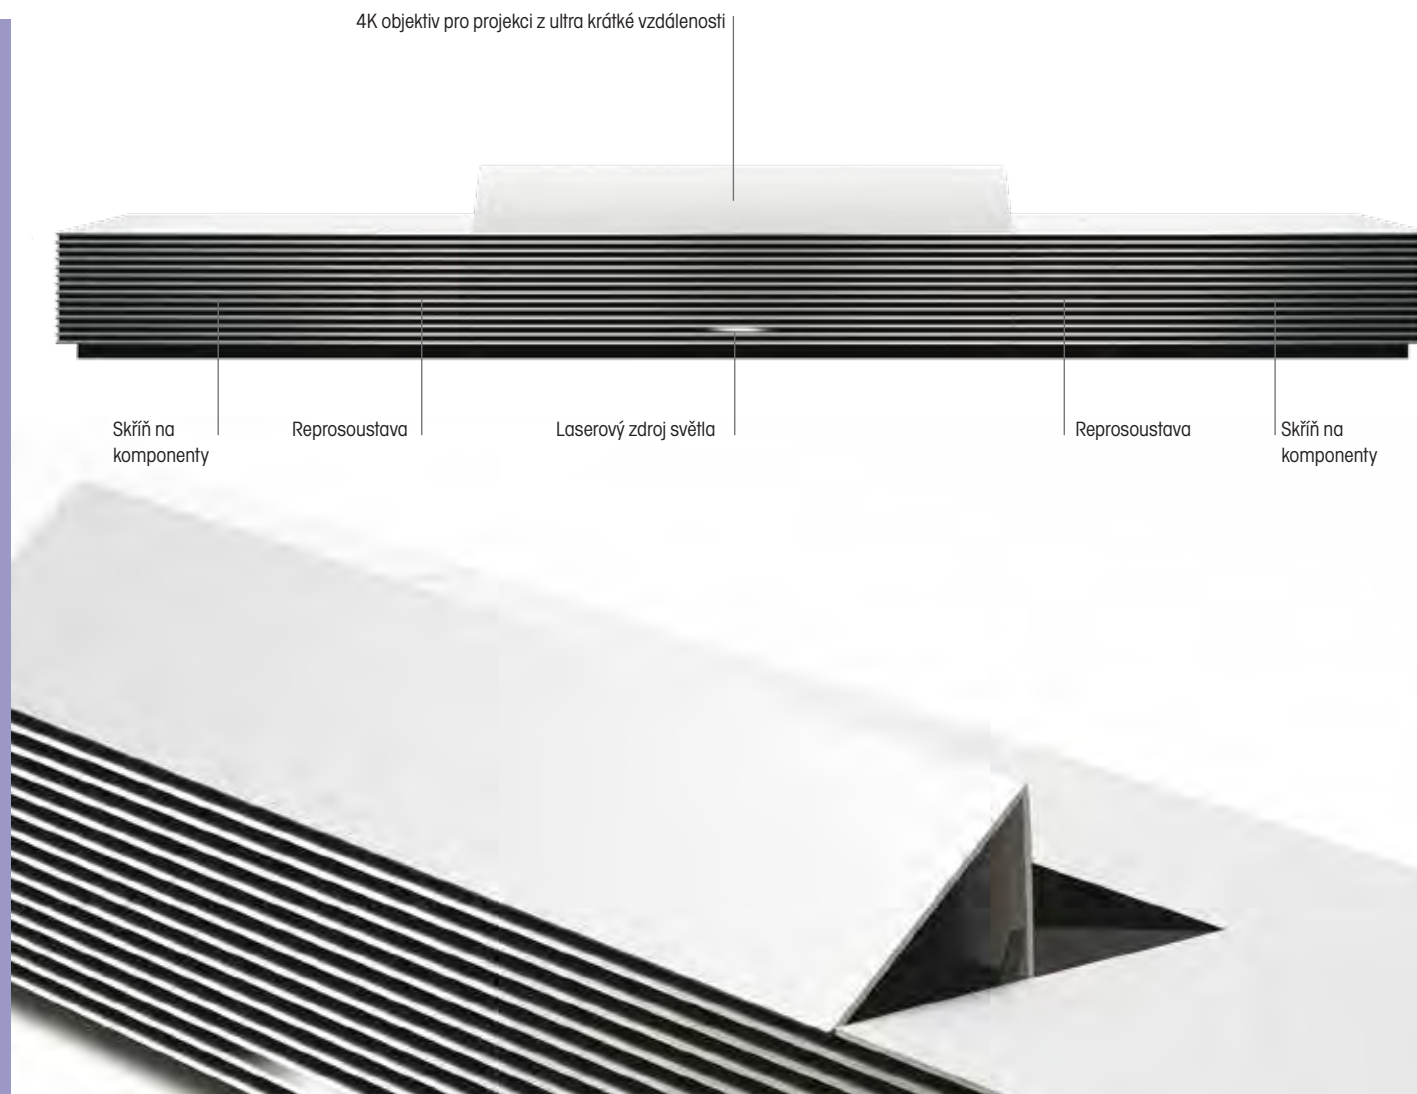

VPL-GTZ1

Life Space UX: LSPX-W1S 4K projektor pro ultrakrátkou projekční vzdálenost

Přeměňte vaši stěnu v okno do jiného světa díky nádherně zpracovanému a ručně vyráběnému Live Space UX 4K projektoru s ultrakrátkou projekční vzdáleností.

- 4K: více než čtyřnásobné rozlišení oproti Full HD
- Pokročilé SXRD panely a technologie Iris3
- Vysoký dynamický kontrastní poměr 1 000 000:1
- Vysoká svítivost: 2000 ANSI lumenů
- Technologie Reality Creation: převzorkování na 4K
- Technologie Triluminos colour: širší barevná škála
- 20 000 hodin životnost světelného laserového zdroje
- Úhlopříčka obrazu 1,67 až 3,73m
- Elegantní aluminiový design
- Zakázková ruční výroba
- 40+40 W audio